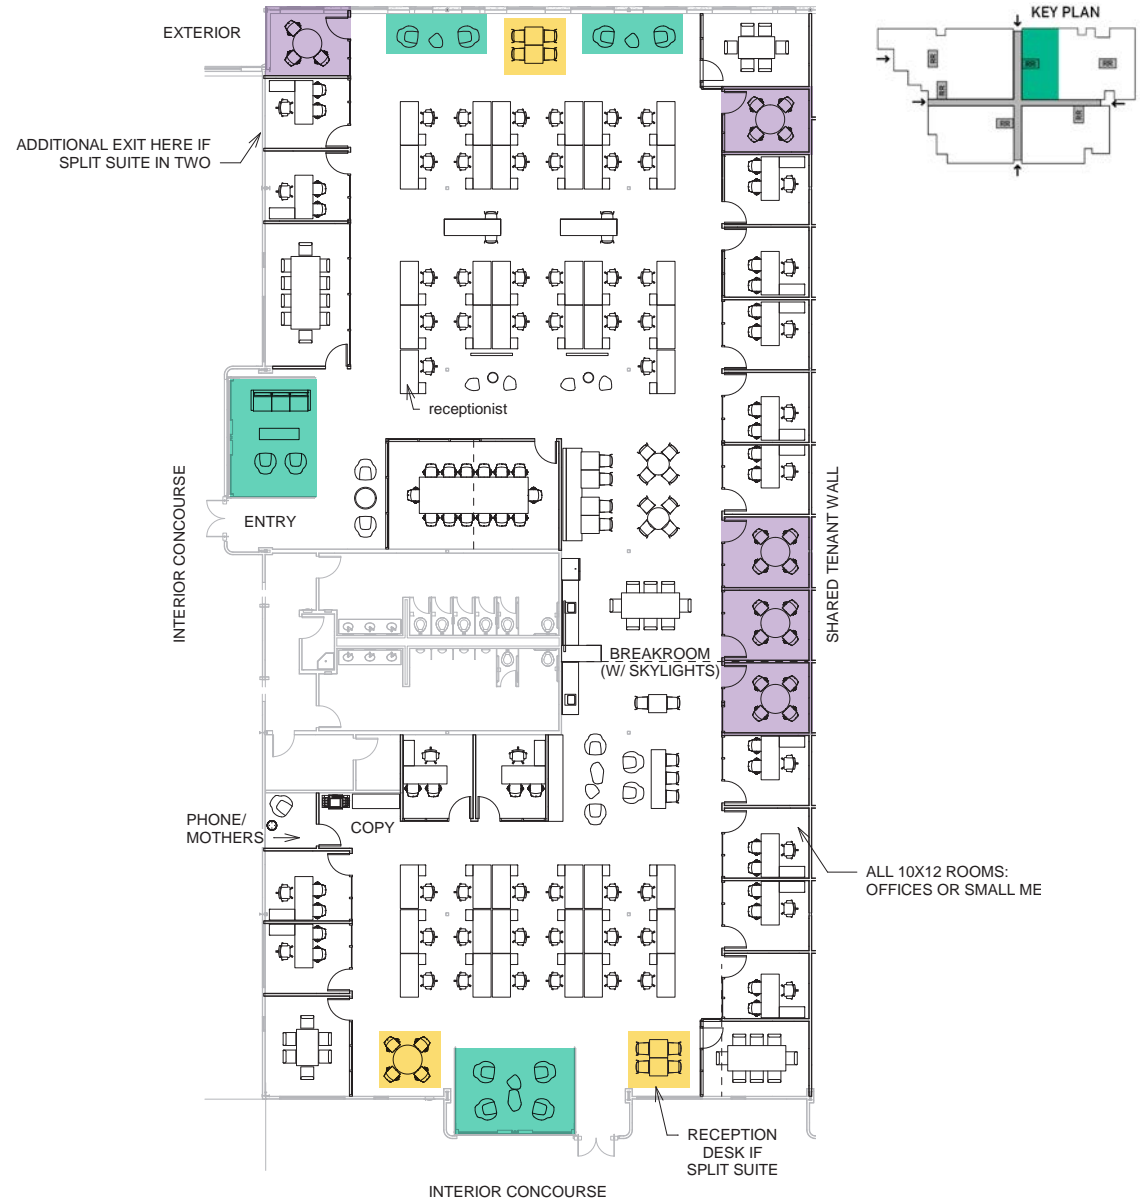

### 59 Desk Seats

- 44 Workstations
- 15 Private Offices

### Support Spaces

- 1 Reception
- 1 Mother's Room/Phone Room
- 1 Copy/Supplies

### Meeting & Community Spaces

- 1 14 Person Conference Room
- 4 6-10 Person Conference Room
- 5 Huddle Rooms
- 3 Informal Meeting Spaces
- 4 Open Collab Spaces
- 1 Breakroom & All-Hands Space

### Highlights

- Lobby exposure for reception
- Breakroom with skylights
- Direct access to common area collaboration spaces
- Direct access to kombucha/coffee bar
- Quick access to fitness center, outdoor parks and seating, and Assembly Park retail offerings